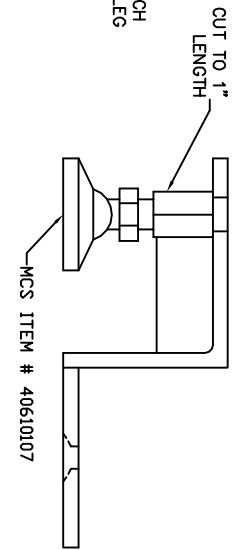

NOTE:
 MOUNTING SCREWS
 MCS ITEM #65168668
 (FLAT HEAD CAP SCREW)
 CASTERS FROM
 INDUSTRIAL CASTER & WHEEL
 (916-383-5353)
 P/N 05HR201B8106YY

PM CASTER PLATE
 STEVE ELSNER