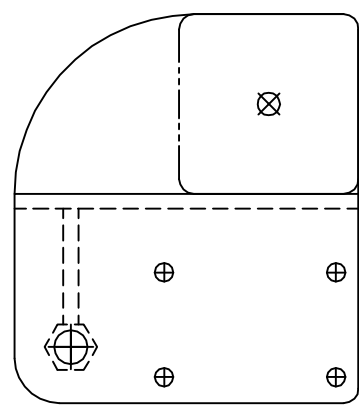

NOTE:
 MOUNTING SCREWS
 MCS ITEM #65168668
 (FLAT HEAD CAP SCREW)
 CASTERS FROM
 INDUSTRIAL CASTER & WHEEL
 (916-383-5353)
 P/N 05HR201B8106YY

PM CASTER PLATE
 STEVE ELSNER