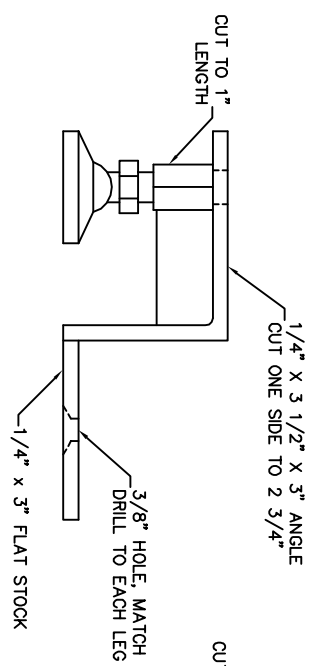

NOTE:
 MOUNTING SCREWS
 MCS ITEM #65168668
 (FLAT HEAD CAP SCREW)
 CASTERS FROM
 INDUSTRIAL CASTER & WHEEL
 (916-383-5353)
 P/N 05HR201B8106YY

PM CASTER PLATE
 STEVE ELSNER