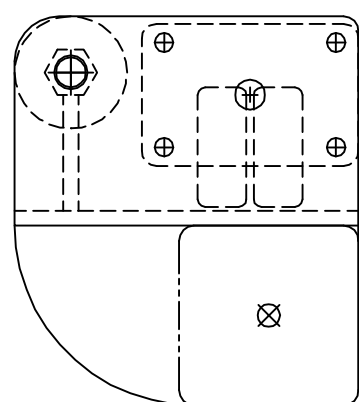

NOTE:
 MOUNTING SCREWS
 MCS ITEM #65168668
 (FLAT HEAD CAP SCREW)
 CASTERS FROM
 INDUSTRIAL CASTER & WHEEL
 (916-383-5353)
 P/N 05HR201B8106YY

PM CASTER PLATE
 STEVE ELSNER