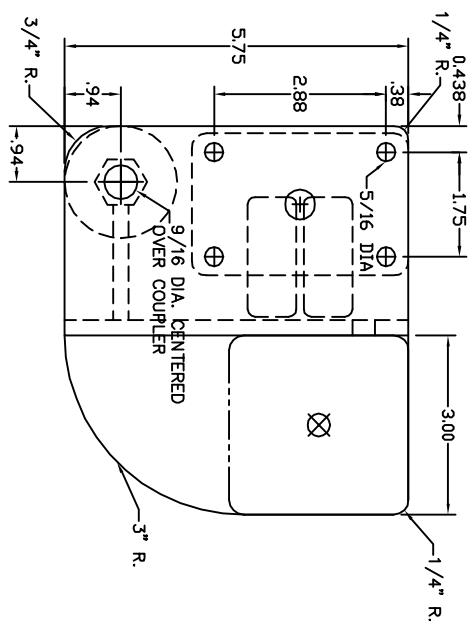

NOTE:
 MOUNTING SCREWS
 MCS ITEM #65168668
 (FLAT HEAD CAP SCREW)
 CASTERS FROM
 INDUSTRIAL CASTER & WHEEL
 (916-383-5353)
 P/N 05HR201B8106YY

PM CASTER PLATE
 STEVE ELSNER